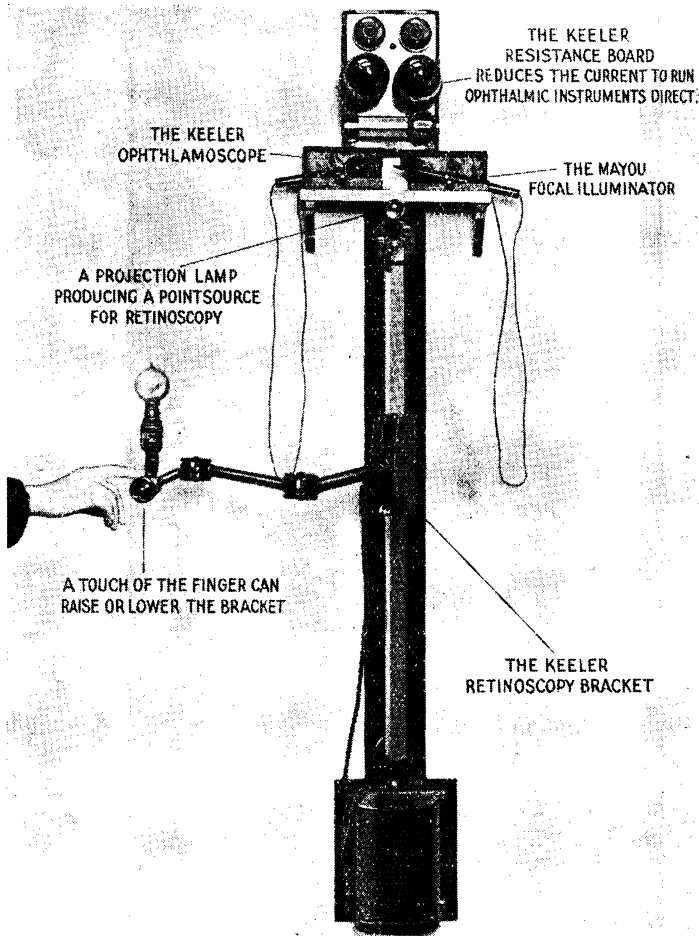

The Keeler Ophthalmic Equipment.

For years the Oculist has been demanding an inexpensive apparatus combining, in neat and handy form, the equipment requisite for his routine work.

It has been claimed with every confidence that the Keeler Ophthalmic Equipment, which is the result of much careful experiment, exactly fulfils the Oculist's need.

Detailed descriptions of any of these Instruments are available upon request.

SOLE MANUFACTURERS AND PATENTEES,

C. DAVIS KEELER,

Oculists' Dispenser and Ophthalmic Instrument Manufacturer,

47, WIGMORE STREET, LONDON, W.1

BRANCHES—PLYMOUTH, TRURO and PENZANCE.