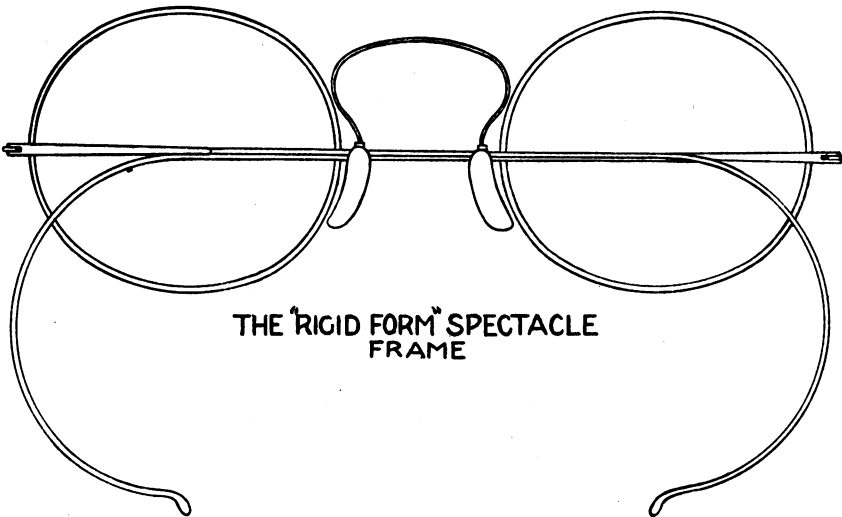

**THEODORE
HAMBLIN LTD
LONDON, W.1.**

MAKERS OF SPECTACLES TO
SURGEONS' PRESCRIPTIONS ONLY.

**HAMBLIN'S
"RIGID FORM" SPECTACLES**

A FRAME FOR ADULTS ON THE LINES OF THE "SCHOLAR" SPECTACLE

**THE "RIGID FORM" SPECTACLE
FRAME**

The above illustration depicts a spectacle frame designed to meet the demand for a type of frame in which the utility of the ordinary frame and the strength and comfort of the "Scholar" frame are all incorporated. The "Rigid form" frame achieves this end and, as will be seen in the illustration, is designed for both strength and comfort without the sacrifice of elegance. As in the more well-known "Scholar" frame the bridge does not rest on the nose, the weight of the frame being taken by the pads on each side of the nose. It is made both in gold and steel and may be thoroughly recommended on account of its strength and appearance.

**THEODORE
HAMBLIN LTD**
DISPENSING OPTICIANS
15 WIGMORE STREET,
LONDON, W.1.

City Branch:
19, ROYAL EXCHANGE,
E.C.3

and at
**MANCHESTER
LIVERPOOL
SHEFFIELD
LEEDS
EDINBURGH
NEWCASTLE-ON-TYNE
BOURNEMOUTH
WINDSOR
KING'S LYNN**