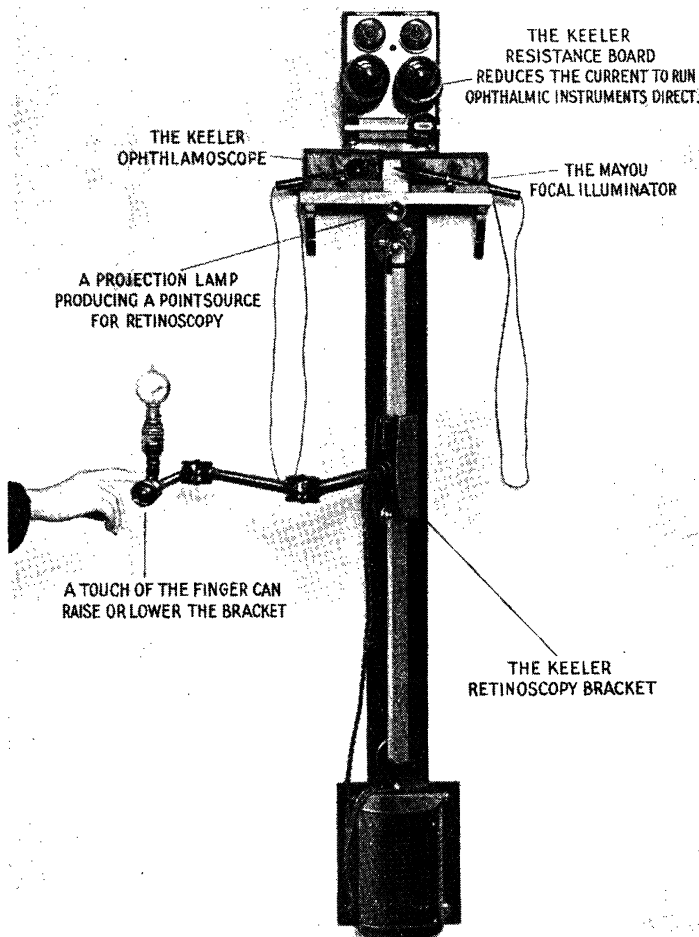

The Keeler Ophthalmic Equipment.

For years the Oculist has been demanding an inexpensive apparatus combining, in neat and handy form, the equipment requisite for his routine work.

It has been claimed with every confidence that the Keeler Ophthalmic Equipment, which is the result of much careful experiment, exactly fulfils the Oculist's need.

Detailed descriptions of any of these Instruments are available upon request.

SOLE MANUFACTURERS AND PATENTEES,

C. DAVIS KEELER,

Oculists' Dispenser and Ophthalmic Instrument Manufacturer,

47, WIGMORE STREET, LONDON, W.1

BRANCHES—PLYMOUTH, TRURO and PENZANCE.