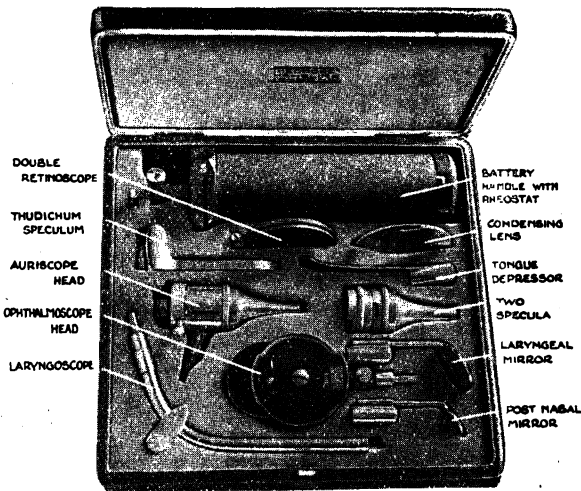

THEODORE HAMBLIN LTD LONDON, W.1.

MAKERS OF SPECTACLES TO
SURGEONS' PRESCRIPTIONS ONLY.

HAMBLIN'S NEW DIAGNOSTIC SET

The above illustration depicts a new diagnostic set that has been designed, with the co-operation of several Surgeons, to meet the demand for a comprehensive and efficient set of instruments for general purposes at a low cost. The set includes an electric Ophthalmoscope with a stainless steel mirror of Marple pattern and a large handle with an octagonal head, an Auriscope with three Specula to fit the same handle, a Thudichum Nasal Speculum, a Tongue Depressor, a Laryngoscope with laryngeal and post-nasal mirrors, a double folding Retinoscope with concave and plane mirrors, a $\times 13$ dioptré Condensing Lens, and a spare lamp. The whole is fitted into a compact leather-covered velvet-lined case. Each instrument may be supplied separately if desired.

Price, complete in case

£7 : 15 : 0

Ophthalmoscope only, in case	£3 10 0
Auriscope only, without handle	1 15 0
Auriscope only, complete with handle, in case	3 0 0

THEODORE
HAMBLIN LTD
DISPENSING OPTICIANS
15 WIGMORE STREET,
LONDON, W.1

And Branches.