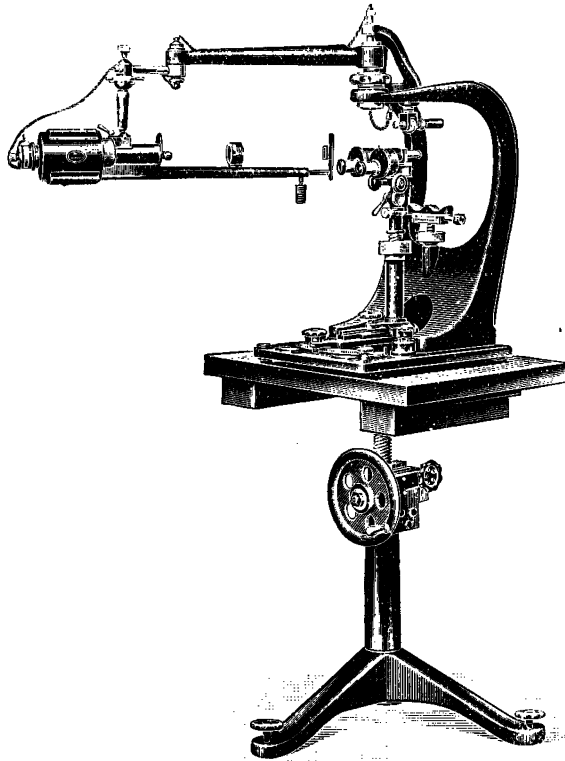

OPTICIANS
BY APPOINTMENT TO
HIS MAJESTY THE KING

**THEODORE
HAMBLIN LTD
LONDON, W.1.**

MAKERS OF SPECTACLES TO
SURGEONS' PRESCRIPTIONS ONLY.

OPTICIANS
BY APPOINTMENT TO
HER MAJESTY THE QUEEN

THE NEW FRENCH SLIT LAMP

The illustration depicts a new Slit-Lamp which was exhibited at the Amsterdam Congress and which attracted considerable attention on account of its many new features. Theodore Hamblin, Ltd., who are the sole agents for the supply of this apparatus in this country will have much pleasure in demonstrating it at any time at their Showrooms at 15, Wigmore Street. Descriptive booklet will be sent on application