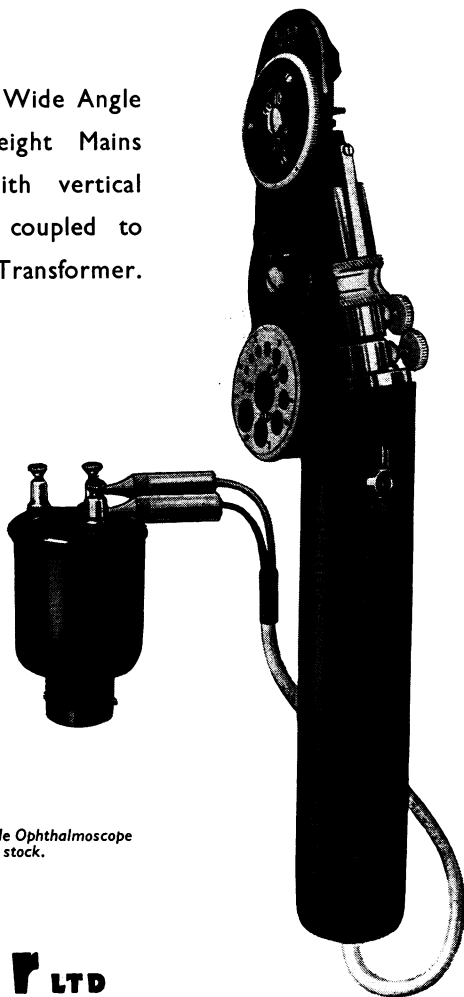

KEELER

The KEELER SENIOR OPHTHALMOSCOPE

Senior Adjustable Wide Angle
Head on lightweight Mains
handle fitted with vertical
resistance switch coupled to
3 volt plug-in type Transformer.

Ideal for use in Con-
sulting Room or
where there is A.C.
current. The Trans-
former gives a con-
stant 3 volts and
eliminates the neces-
sity for frequent
change of batteries.
Complete in Leath-
erette Case

£21 5s. 0d.

*All models of the Keeler wide angle Ophthalmoscope
are now available ex stock.*

C. DAVIS
Keeler LTD

INSTRUMENT DEPARTMENT

39 WIGMORE STREET · LONDON W.1

The Wingate **SUPRA** SPECTACLES

THE LENSES ARE KEPT IN PLACE BY A NYLON
THREAD ROUND THEIR LOWER HALF
THE TOP RIM IS MADE TO FOLLOW THE LINE
OF THE EYE-BROW
MADE IN REAL SHELL OR ANY COLOUR OF
PLASTIC

Manufactured By

Melson Wingate Ltd

7, WIGMORE STREET, W.1. AND PROVINCES

THE NEW CONSOLE LENS CABINET

The illustration shews a Lens Cabinet of new design. When open the lens-tray is held at a convenient angle for easy manipulation of the lenses. As shewn there is a convenient ledge provided in front of the lens-tray giving ample space for the accommodation of the patient's record card, etc.