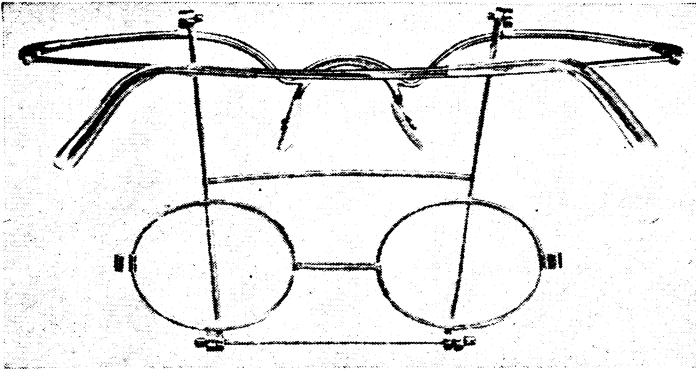

STALLARD OPERATING SPECTACLES

These Operating Spectacles, designed by Mr. H. B. Stallard, F.R.C.S., were the subject of an article by him in the British Journal of Ophthalmology, October, 1950. They present the following advantages:—

(1) When the extension carrying the lenses is swung upwards in front of the forehead, there is no obstruction below or to the sides of the operator's field of view. (2) The lenses, being placed well in front of the operator's nose and the plane of his mask, never become steamed over.

(3) The spectacles are very light and comfortable, exerting the minimum of pressure on the nose and ears. (4) They can be folded flat into a small space.

**THEODORE
HAMBLIN LTD**
DISPENSING OPTICIANS
15 WIGMORE STREET
LONDON, W.1.