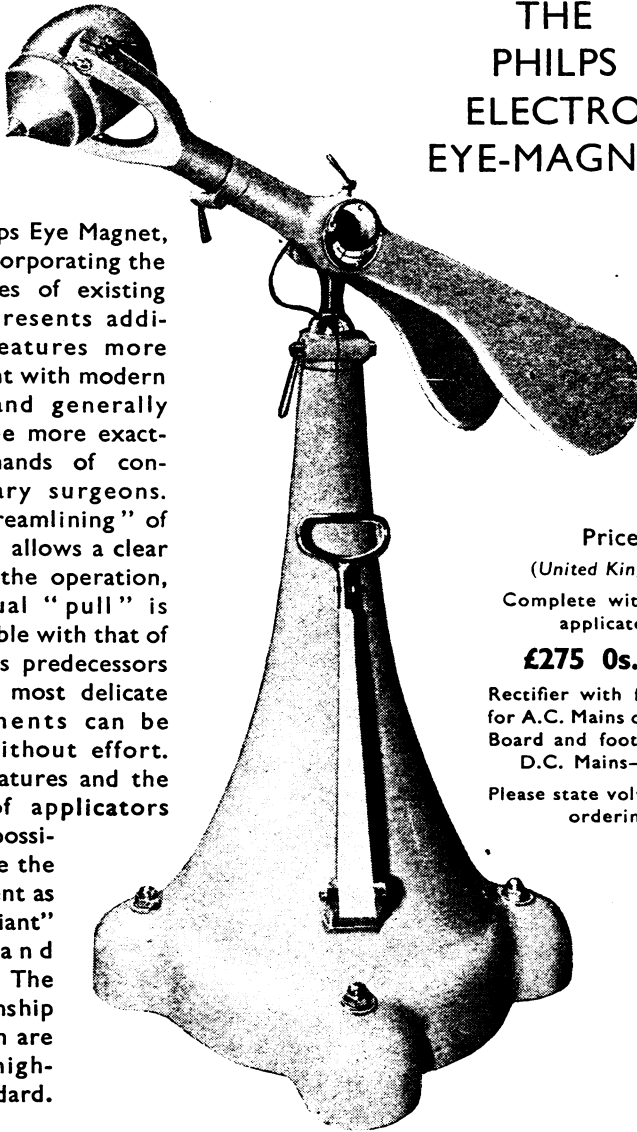

THE PHILPS ELECTRO EYE-MAGNET

The Philips Eye Magnet, while incorporating the advantages of existing types, presents additional features more consistent with modern usage, and generally meets the more exacting demands of contemporary surgeons. The "streamlining" of the head allows a clear view of the operation, the actual "pull" is comparable with that of any of its predecessors and the most delicate adjustments can be made without effort. These features and the range of applicators make it possible to use the instrument as both a "giant" and hand magnet. The workmanship and finish are of the highest standard.

Price

(United Kingdom)

Complete with set of applicators

£275 0s. 0d.

Rectifier with footswitch for A.C. Mains or Control Board and footswitch for D.C. Mains—extra.

Please state voltage when ordering.

Operating Theatre regulations require flameproof switch gear to be used with all apparatus of this type. Where A.C. only is available a Rectifier is necessary. This can be supplied complete with suitable footswitch at extra cost.

**THEODORE
HAMBLIN LTD**
DISPENSING OPTICIANS
15 WIGMORE STREET,
LONDON, W.1.