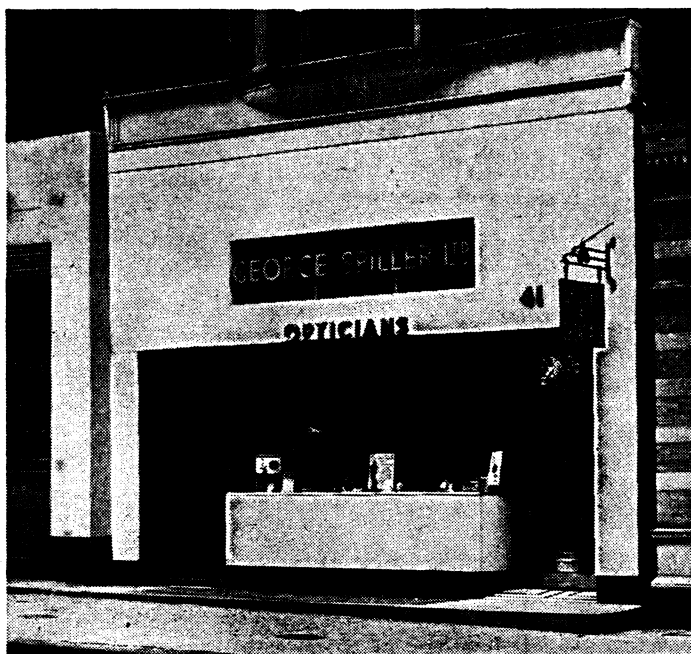

GEORGE SPILLER LTD.

DISPENSING OPTICIANS

41

WIGMORE STREET, W.1.

'Phone: Welbeck 7471-2.

We have maintained that traditional craftsmanship in association with advances in optical dispensing which enables us to offer you an unrivalled optical service

SUPREME SERVICE SINCE 1873

— **SPILLER**