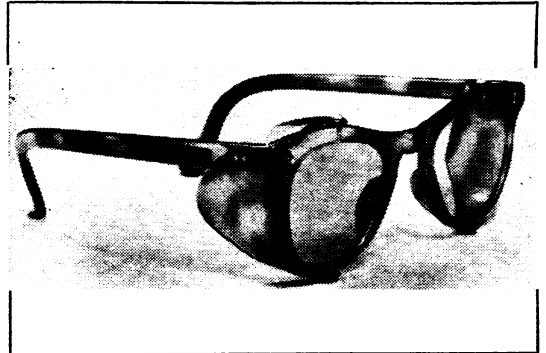

**ELECTRIC REVOLVING TEST TYPE**

Electrically actuated by merely pressing a button. Suitable for both A.C. and D.C.

Externally illuminated by concealed strip lights with separate illumination for Duochrome Test and Maddox spot.

THE FIRST OPTICIAN  
IN WIGMORE STREET.

ESTABLISHED 1873

**GEORGE SPILLER,**  
Ltd.

**41, WIGMORE ST., W.1**

Tele.: WEL. 7471-2

*Drawing by courtesy of Anglers' Co-operative Assn.*

"Complete protection" is the obvious aim of the angler here illustrated. Fishermen, we understand, prefer gloomy weather for their sport. Since they may rely on this often enough during most of the year let us hope the rest of us get the sunshine we need for our own activities this summer.

Complete protection, of a vastly different nature from that referred to above, is provided by the Spiller Folding Cup Goggle. Beautifully designed and soundly made in Imshell or a variety of coloured plastics, the frame is glazed with Crookes tinted lenses. Spillers offer a wide range of sunglasses of all kinds.

*The Spiller Folding Cup Goggle*

**SPILLER** — FOR PERSONAL SERVICE